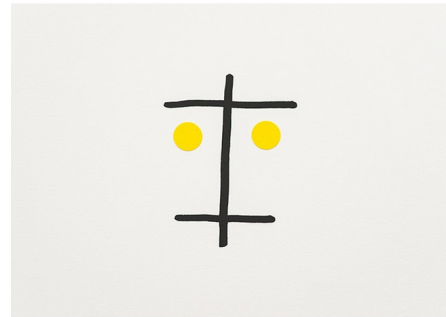

Lightology

lightology.com
866-954-4489
06-04-26

Project: _____

Company: _____

Location: _____ Fixture Type: _____

SPEC #: **DM1622682**

Approved On: _____ Approved By: _____

I Volti, Tre Art Print

By Danese Milano

Description

Mimmo Paladino, 2007. Screenprint and collage (collage on signed edition only). Available in limited edition with a 200 piece run on hand-made paper Hahnemuhle 300g/m2 or limited edition and signed by artist with a 50 piece run on hand-made paper Arches 640g/m.

Specifications

COLOR	N/A
BODY FINISH	N/A
WATTAGE	N/A
DIMMER	N/A
DIMENSIONS	27.6"W x 19.7"H
BULB	N/A
COUNTRY OF ORIGIN	Italy

CLICK TO VIEW PRODUCT

Notes: