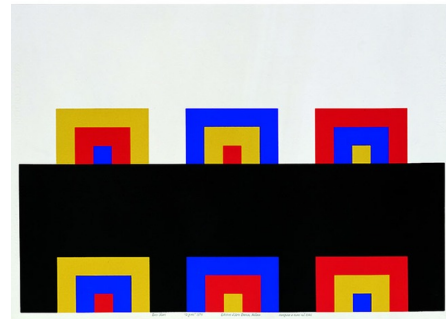

By Danese Milano

Description

Enzo Mari, 1958-1976. 4 color screenprint on 300 g/m dropjet paper.

Specifications

COLOR	N/A
BODY FINISH	N/A
WATTAGE	N/A
DIMMER	N/A
DIMENSIONS	27.6"W x 19.7"H
BULB	N/A
COUNTRY OF ORIGIN	Italy