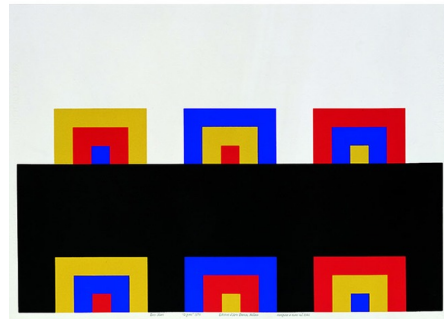

Lightology

lightology.com
866-954-4489
04-07-26

Project: _____

Company: _____

Location: _____ Fixture Type: _____

SPEC #: **DM1622686**

Approved On: _____ Approved By: _____

Le Porte Art Print By Danese Milano

Description

Enzo Mari, 1958-1976. 4 color screenprint on 300 g/m dropjet paper.

Specifications

COLOR	N/A
BODY FINISH	N/A
WATTAGE	N/A
DIMMER	N/A
DIMENSIONS	27.6"W x 19.7"H
BULB	N/A
COUNTRY OF ORIGIN	Italy