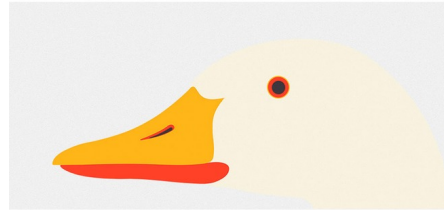

Lightology

lightology.com
866-954-4489
05-23-26

Project: _____

Company: _____

Location: _____ Fixture Type: _____

SPEC #: **DM1622688**

Approved On: _____ Approved By: _____

Otto, Loca Art Print By Danese Milano

Description

Enzo Mari, 1963-1976. 4 color screenprint on 200g dropjet paper. Plastic hangers included.

Specifications

COLOR	N/A
BODY FINISH	N/A
WATTAGE	N/A
DIMMER	N/A
DIMENSIONS	44"W x 22"H
BULB	N/A
COUNTRY OF ORIGIN	Italy