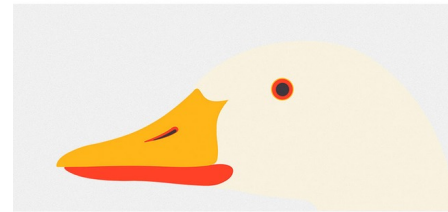

Description

Enzo Mari, 1963-1976. 4 color screenprint on 200g dropjet paper. Plastic hangers included.

Specifications

COLOR	N/A
BODY FINISH	N/A
WATTAGE	N/A
DIMMER	N/A
DIMENSIONS	44"W x 22"H
BULB	N/A
COUNTRY OF ORIGIN	Italy