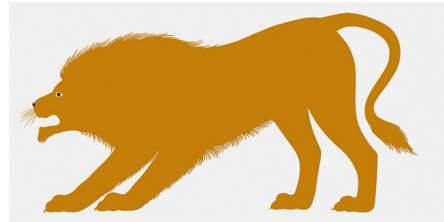

Description

Enzo Mari, 1963-1976. 4 color screenprint. Plastic hangers included.

Specifications

COLOR	N/A
BODY FINISH	N/A
WATTAGE	N/A
DIMMER	N/A
DIMENSIONS	44"W x 22"H
BULB	N/A
COUNTRY OF ORIGIN	Italy

CLICK TO VIEW PRODUCT