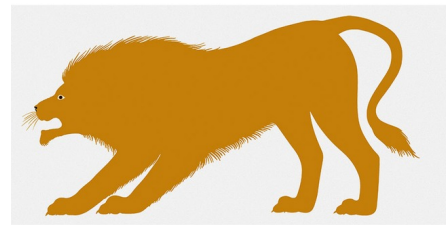

By Danese Milano

Description

Enzo Mari, 1963-1976. 4 color screenprint. Plastic hangers included.

Specifications

COLOR	N/A
BODY FINISH	N/A
WATTAGE	N/A
DIMMER	N/A
DIMENSIONS	44"W x 22"H
BULB	N/A
COUNTRY OF ORIGIN	Italy