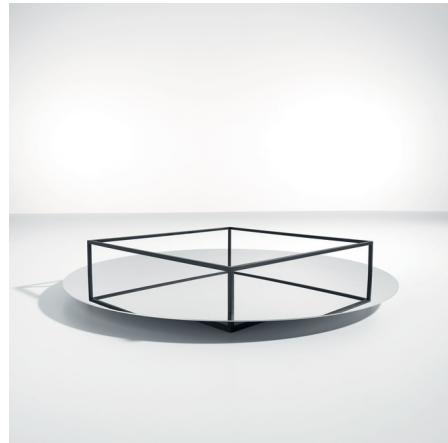

Lightology

lightology.com
866-954-4489
04-12-26

Project: _____

Company: _____

Location: _____ Fixture Type: _____

SPEC #: **DMI622699**

Approved On: _____ Approved By: _____

Surface + Border No. 1 Tray / Fruit Bowl

By Danese Milano

Description

The modern and minimalist Surface + Border No. 1 Tray/Fruit Bowl features a round mirror base with a Red or Black frame.

Shown in mirror / black

Specifications

COLOR Black
BODY FINISH Mirror
WATTAGE N/A
DIMMER N/A
DIMENSIONS 13.8"W x 3.1"H x 13.8"D
BULB N/A
COUNTRY OF ORIGIN Italy