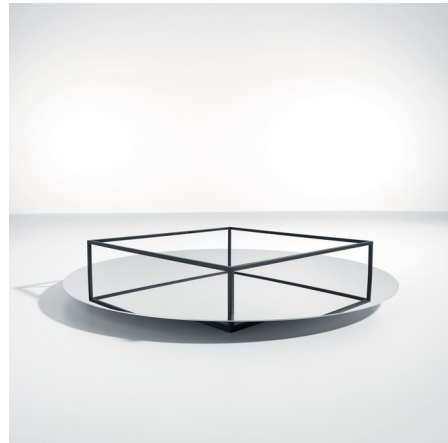

Lightology

lightology.com
866-954-4489
05-31-26

Project: _____

Company: _____

Location: _____ Fixture Type: _____

SPEC #: **DMI622699**

Approved On: _____ Approved By: _____

Surface + Border No. 1 Tray / Fruit Bowl By Danese Milano

Description

The modern and minimalist Surface + Border No. 1 Tray/Fruit Bowl features a round mirror base with a Red or Black frame.

Shown in mirror / black

Specifications

COLOR Black
BODY FINISH Mirror
WATTAGE N/A
DIMMER N/A
DIMENSIONS 13.8"W x 3.1"H x 13.8"D
BULB N/A
COUNTRY OF ORIGIN Italy