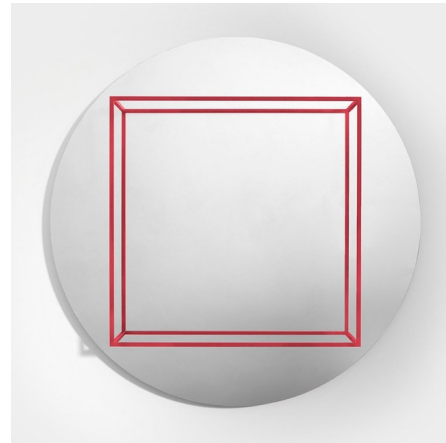

Lightology

lightology.com
866-954-4489
05-25-26

Project: _____

Company: _____

Location: _____ Fixture Type: _____

SPEC #: **DM1622700**

Approved On: _____ Approved By: _____

Surface + Border No. 1 Tray / Fruit Bowl By Danese Milano

Description

The modern and minimalist Surface + Border No. 1 Tray/Fruit Bowl features a round mirror base with a Red or Black frame.

Shown in mirror / red

Specifications

COLOR Red
BODY FINISH Mirror
WATTAGE N/A
DIMMER N/A
DIMENSIONS 13.8"W x 3.1"H x 13.8"D
BULB N/A
COUNTRY OF ORIGIN Italy