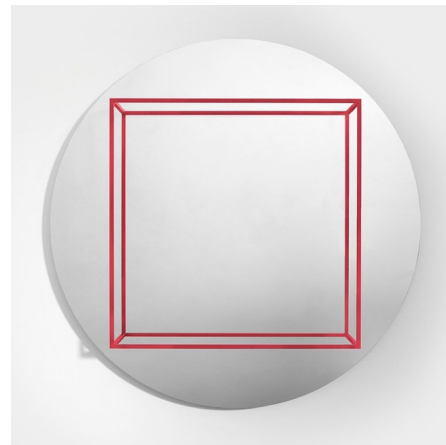

Lightology

lightology.com
866-954-4489
05-24-26

Project: _____

Company: _____

Location: _____ Fixture Type: _____

SPEC #: **DM1622700**

Approved On: _____ Approved By: _____

Surface + Border No. 1 Tray / Fruit Bowl

By Danese Milano

Description

The modern and minimalist Surface + Border No. 1 Tray/Fruit Bowl features a round mirror base with a Red or Black frame.

Shown in mirror / red

Specifications

COLOR	Red
BODY FINISH	Mirror
WATTAGE	N/A
DIMMER	N/A
DIMENSIONS	13.8"W x 3.1"H x 13.8"D
BULB	N/A
COUNTRY OF ORIGIN	Italy