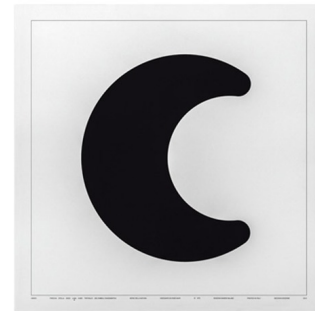

## Undici, Luna Art Print By Danese Milano

### Description

Enzo Mari, 1972, 2nd Edition. 1 color screenprint on white Cordenons paper, 286 g/m. On public display at Centre Georges Pompidou.

### Specifications

COLOR	N/A
BODY FINISH	N/A
WATTAGE	N/A
DIMMER	N/A
DIMENSIONS	27.6"W x 27.6"H
BULB	N/A
COUNTRY OF ORIGIN	Italy

CLICK TO VIEW PRODUCT

Notes: