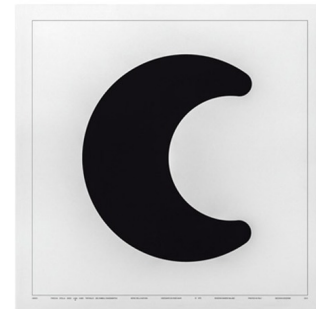

## Undici, Luna Art Print

By Danese Milano

### Description

Enzo Mari, 1972, 2nd Edition. 1 color screenprint on white Cordenons paper, 286 g/m. On public display at Centre Georges Pompidou.

### Specifications

COLOR	N/A
BODY FINISH	N/A
WATTAGE	N/A
DIMMER	N/A
DIMENSIONS	27.6"W x 27.6"H
BULB	N/A
COUNTRY OF ORIGIN	Italy

CLICK TO VIEW PRODUCT

Notes: