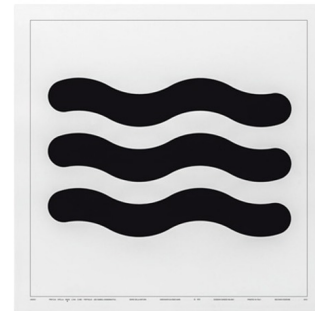

By Danese Milano

Description

Enzo Mari, 1972, 2nd Edition. 1 color screenprint on white Cordenons paper, 286 g/m. On public display at Centre Georges Pompidou.

Specifications

COLOR	N/A
BODY FINISH	N/A
WATTAGE	N/A
DIMMER	N/A
DIMENSIONS	27.6"W x 27.6"H
BULB	N/A
COUNTRY OF ORIGIN	Italy