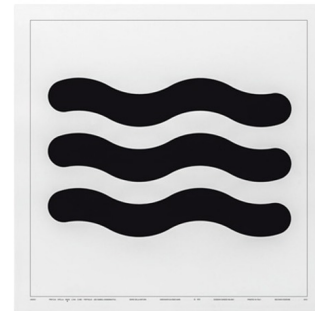

## Undici, Onde Art Print

By Danese Milano

### Description

Enzo Mari, 1972, 2nd Edition. 1 color screenprint on white Cordenons paper, 286 g/m. On public display at Centre Georges Pompidou.

### Specifications

COLOR	N/A
BODY FINISH	N/A
WATTAGE	N/A
DIMMER	N/A
DIMENSIONS	27.6"W x 27.6"H
BULB	N/A
COUNTRY OF ORIGIN	Italy

CLICK TO VIEW PRODUCT

Notes: