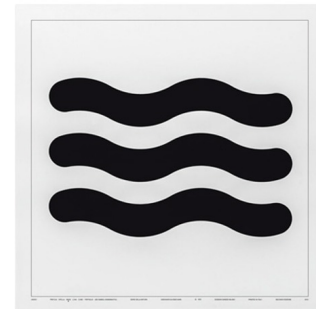

By Danese Milano

Description

Enzo Mari, 1972, 2nd Edition. 1 color screenprint on white Cordenons paper, 286 g/m. On public display at Centre Georges Pompidou.

Specifications

COLOR	N/A
BODY FINISH	N/A
WATTAGE	N/A
DIMMER	N/A
DIMENSIONS	27.6"W x 27.6"H
BULB	N/A
COUNTRY OF ORIGIN	Italy