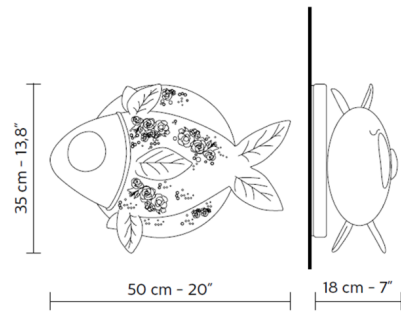

### Specifications

COLOR	Matte White
BODY FINISH	N/A
WATTAGE	18W
DIMMER	Standard 120V
DIMENSIONS	20"W x 13.8"H x 7"D
BULB NOT INCLUDED	1 x A19/Medium (E26)/18W/120V LED
OTHER BULB OPTIONS	G25/Medium (E26)/120V LED
COUNTRY OF ORIGIN	Italy