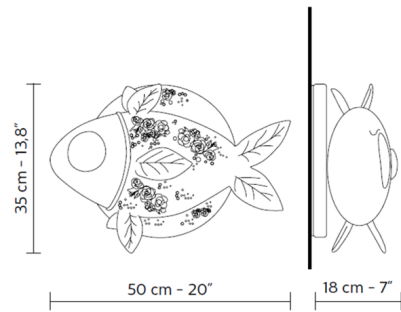

Description

The Aprile Wall Light is a delightful addition to any space, featuring an intricately carved White ceramic fish that is dressed up in flowers, and will brighten things up with its glowing eye.

Shown in matte white

Specifications

COLOR	Matte White
BODY FINISH	N/A
WATTAGE	18W
DIMMER	Standard 120V
DIMENSIONS	20"W x 13.8"H x 7"D
BULB NOT INCLUDED	1 x A19/Medium (E26)/18W/120V LED
OTHER BULB OPTIONS	G25/Medium (E26)/120V LED
COUNTRY OF ORIGIN	Italy