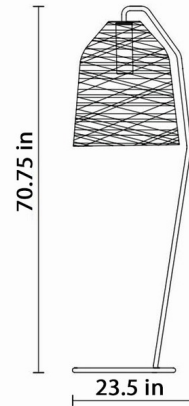

Lightology

lightology.com
866-954-4489
12-24-25

Project: _____

Company: _____

Location: _____ Fixture Type: _____

SPEC #: **KAR622718**

Approved On: _____ Approved By: _____

Black Out Standing Floor Lamp By Karman

Description

The Black Out Standing Floor Lamp offers a chic, modern look that features a textured fiberglass dome shaped shade finished in White Paint or Clear suspended from a slim White base. For use in dry locations only. On/off switch on cord. NOTE: Optional candle holder accessory sold separately.

Shown in white / white painted fiberglass

Specifications

COLOR	White Painted Fiberglass
BODY FINISH	White
WATTAGE	54W
DIMMER	N/A
DIMENSIONS	23.5"W x 70.75"H
BULB NOT INCLUDED	3 x A19/Medium (E26)/18W/120V LED
COUNTRY OF ORIGIN	Italy