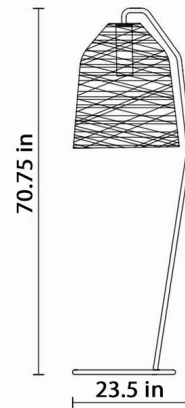

Lightology

lightology.com
866-954-4489
04-25-26

Project: _____

Company: _____

Location: _____ Fixture Type: _____

SPEC #: **KAR622718**

Approved On: _____ Approved By: _____

Black Out Standing Floor Lamp By Karman

Description

The Black Out Standing Floor Lamp offers a chic, modern look that features a textured fiberglass dome shaped shade finished in White Paint or Clear suspended from a slim White base. For use in dry locations only. On/off switch on cord. NOTE: Optional candle holder accessory sold separately.

Shown in white / white painted fiberglass

Specifications

COLOR	White Painted Fiberglass
BODY FINISH	White
WATTAGE	54W
DIMMER	N/A
DIMENSIONS	23.5"W x 70.75"H
BULB NOT INCLUDED	3 x A19/Medium (E26)/18W/120V LED
COUNTRY OF ORIGIN	Italy