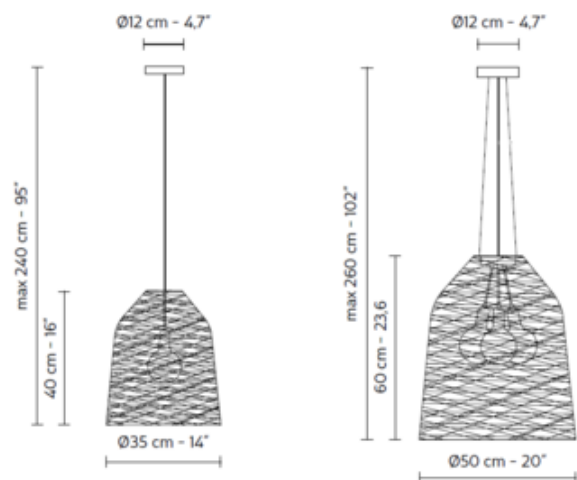

COMPANY

PROJECT

FIXTURE TYPE

APPROVED BY

DATE