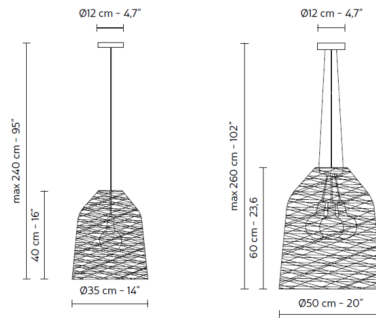

By Karman

Description

The Black Out Pendant offers a chic, modern look that features a textured fiberglass dome shaped shade finished in White Paint. It plays off of the concept of modern lighting meeting tradition. Note: Optional candle holder accessory available for 20 inch option only.

Shown in white / white painted fiberglass

Specifications

COLOR White Painted Fiberglass
BODY FINISH White
WATTAGE 18W
DIMMER Standard 120V
DIMENSIONS 14"W x 16"H
BULB NOT INCLUDED 1 x G40/Medium (E26)/18W/120V LED
COUNTRY OF ORIGIN Italy