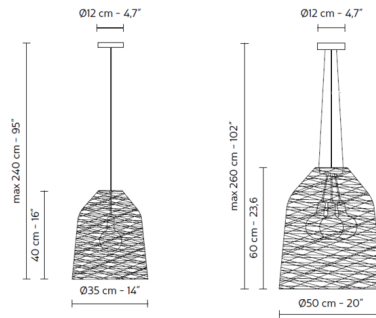

By Karman

Description

The Black Out Pendant offers a chic, modern look that features a textured fiberglass dome shaped shade finished in White Paint. It plays off of the concept of modern lighting meeting tradition. Note: Optional candle holder accessory available for 20 inch option only.

Shown in white / white painted fiberglass

Specifications

COLOR	White Painted Fiberglass
BODY FINISH	White
WATTAGE	18W
DIMMER	Standard 120V
DIMENSIONS	14"W x 16"H
BULB NOT INCLUDED	1 x G40/Medium (E26)/18W/120V LED
COUNTRY OF ORIGIN	Italy