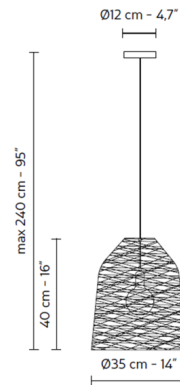

Specifications

COLOR Clear Fiberglass
BODY FINISH White
WATTAGE 18W
DIMMER Standard 120V
DIMENSIONS 14"W x 16"H
BULB NOT INCLUDED 1 x A19/Medium (E26)/18W/120V LED
COUNTRY OF ORIGIN Italy

Technical Information

PRODUCT DIMENSIONS Maximum Overall Height: 94.48"

Shown in white / clear fiberglass

CLICK TO VIEW PRODUCT

Notes: