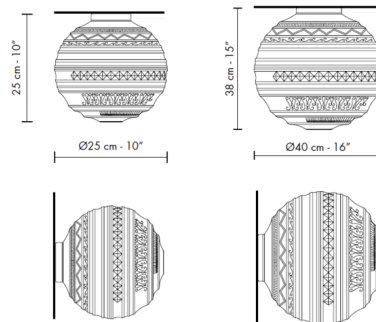

Shown in white / white glass

Specifications

COLOR White Glass
BODY FINISH White
WATTAGE 6W
DIMMER Standard 120V
DIMENSIONS 10"W x 10"H
BULB NOT INCLUDED 1 x B10/Candelabra (E12)/6W/120V LED
COUNTRY OF ORIGIN Italy