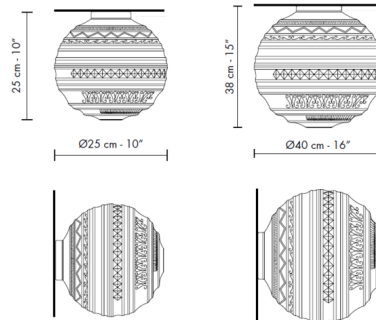

Shown in white / white glass

Specifications

COLOR White Glass
BODY FINISH White
WATTAGE 6W
DIMMER Standard 120V
DIMENSIONS 10"W x 10"H
BULB NOT INCLUDED 1 x B10/Candelabra (E12)/6W/120V LED
COUNTRY OF ORIGIN Italy