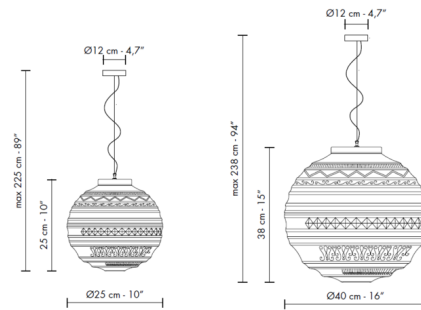

Shown in white / white glass

Specifications

COLOR	White Glass
BODY FINISH	White
WATTAGE	6W
DIMMER	Standard 120V
DIMENSIONS	10"W x 10"H
BULB NOT INCLUDED	1 x B10/Candelabra (E12)/6W/120V LED
COUNTRY OF ORIGIN	Italy