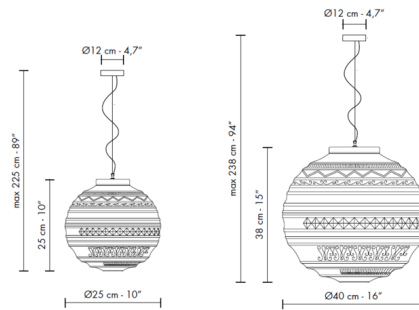

Shown in white / white glass

Specifications

COLOR White Glass
BODY FINISH White
WATTAGE 6W
DIMMER Standard 120V
DIMENSIONS 10"W x 10"H
BULB NOT INCLUDED 1 x B10/Candelabra (E12)/6W/120V LED
COUNTRY OF ORIGIN Italy