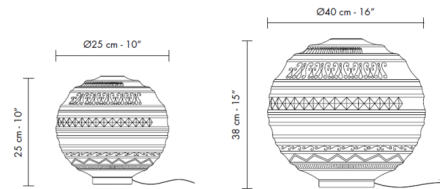

Shown in white / white glass

Specifications

COLOR	White Glass
BODY FINISH	White
WATTAGE	6W
DIMMER	N/A
DIMENSIONS	10"W x 10"H
BULB NOT INCLUDED	1 x B10/Candelabra (E12)/6W/120V LED
COUNTRY OF ORIGIN	Italy