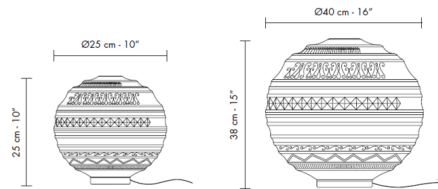

Shown in white / white glass

Specifications

COLOR	White Glass
BODY FINISH	White
WATTAGE	6W
DIMMER	N/A
DIMENSIONS	10"W x 10"H
BULB NOT INCLUDED	1 x B10/Candelabra (E12)/6W/120V LED
COUNTRY OF ORIGIN	Italy