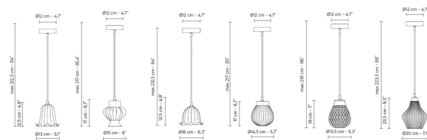

Shown in matte white / clear

Specifications

COLOR Clear
BODY FINISH Matte White
WATTAGE 6W
DIMMER Standard 120V
DIMENSIONS 5.3"W x 7"H
BULB NOT INCLUDED 1 x T6/Candelabra (E12)/6W/120V LED
COUNTRY OF ORIGIN Italy