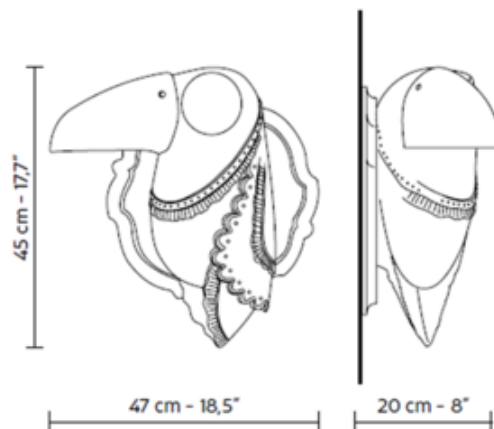

### DESCRIPTION

The Cubano Wall Light draws inspiration from distant lands, voyages, and the effects they have upon return, represented by the iconic bird that is replicated with its characteristic large beak. Made of ceramic in Matte White.

Shown in: Matte White

SHADE COLOR	N/A
BODY FINISH	Matte White
WATTAGE	18W
DIMMER	Standard 120V
DIMENSIONS	18.5"W x 17.7"H x 8"D
BULB NOT INCLUDED	
LAMP	1 x A19/Medium (E26)/18W/120V LED 1 x G25/Medium (E26)/120V LED