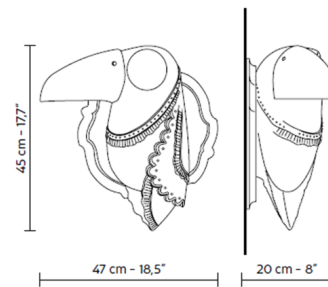

By Karman

Description

The Cubano Wall Light draws inspiration from distant lands, voyages, and the effects they have upon return, represented by the iconic bird that is replicated with its characteristic large beak. Made of ceramic in Matte White.

Shown in matte white

Specifications

COLOR	N/A
BODY FINISH	Matte White
WATTAGE	18W
DIMMER	Standard 120V
DIMENSIONS	18.5"W x 17.7"H x 8"D
BULB NOT INCLUDED	1 x A19/Medium (E26)/18W/120V LED
OTHER BULB OPTIONS	1 x G25/Medium (E26)/120V LED
COUNTRY OF ORIGIN	Italy