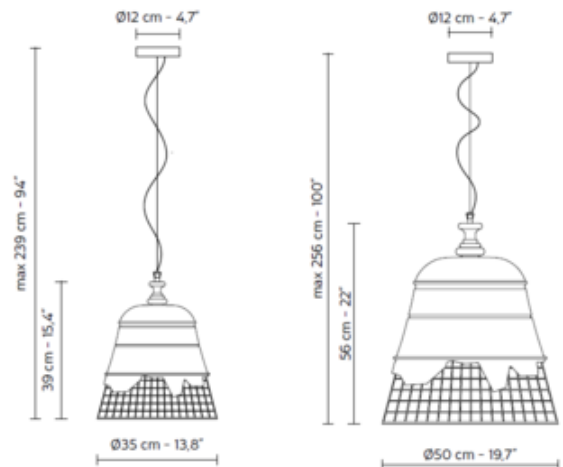

DESIGNER Luca De Bona + Dario De Meo
BRAND Karman

DESCRIPTION

The Domenica Pendant offers a break from the monotony of the ordinary, with a silhouette that combines modern design and a touch of antique, featuring a patterned with a white ceramic shade paired with mesh emerging below to create a unique bell shaped piece.

SHADE COLOR	White / Gold Mesh
BODY FINISH	Glossy White
WATTAGE	18W
DIMMER	Standard 120V
DIMENSIONS	13.8"W x 15.4"H
BULB NOT INCLUDED	
LAMP	1 x A19/Medium (E26)/18W/120V LED

SPEC # KAR622744

COMPANY	PROJECT	FIXTURE TYPE	APPROVED BY	DATE