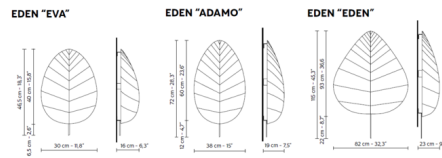

Shown in white / white

Specifications

COLOR White
BODY FINISH White
WATTAGE 18W
DIMMER Standard 120V
DIMENSIONS 11.8"W x 18.3"H x 6.3"D
BULB NOT INCLUDED 1 x A19/Medium (E26)/18W/120V LED
COUNTRY OF ORIGIN Italy