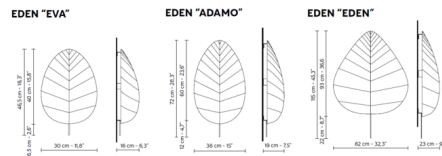

Shown in white / white

Specifications

COLOR White
BODY FINISH White
WATTAGE 18W
DIMMER Standard 120V
DIMENSIONS 11.8"W x 18.3"H x 6.3"D
BULB NOT INCLUDED 1 x A19/Medium (E26)/18W/120V LED
COUNTRY OF ORIGIN Italy