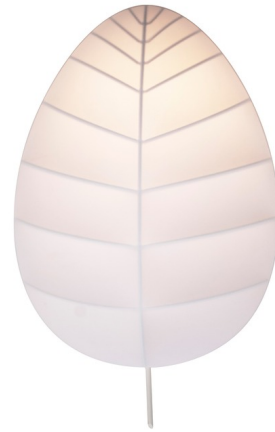

Lightology

lightology.com
866-954-4489
12-24-25

Project: _____

Company: _____

Location: _____ Fixture Type: _____

SPEC #: **KAR622753**

Approved On: _____ Approved By: _____

Eden Wall / Ceiling Light

By Karman

Description

The Eden Wall / Ceiling Light magnifies nature in this chic surface mount fixture that will add a unique to any space, whether mounted to the wall or ceiling. Features a White lycra leaf shaped diffuser set into White steel frame. For indoor use only.

Shown in white / white

Specifications

COLOR White
BODY FINISH White
WATTAGE 18W
DIMMER Standard 120V
DIMENSIONS 11.8"W x 18.3"H x 6.3"D
BULB NOT INCLUDED 1 x A19/Medium (E26)/18W/120V LED
COUNTRY OF ORIGIN Italy