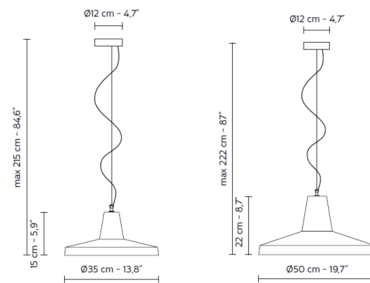

Shown in glossy white / glossy white

Specifications

COLOR	Glossy White
BODY FINISH	Glossy White
WATTAGE	18W
DIMMER	Standard 120V
DIMENSIONS	13.8"W x 5.9"H
BULB NOT INCLUDED	1 x A19/Medium (E26)/18W/120V LED
COUNTRY OF ORIGIN	Italy