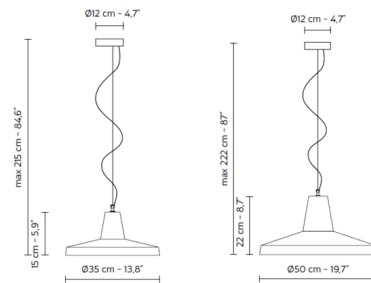

Shown in glossy white / glossy white

Specifications

COLOR	Glossy White
BODY FINISH	Glossy White
WATTAGE	18W
DIMMER	Standard 120V
DIMENSIONS	13.8"W x 5.9"H
BULB NOT INCLUDED	1 x A19/Medium (E26)/18W/120V LED
COUNTRY OF ORIGIN	Italy