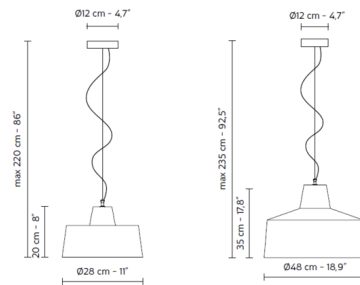

### Specifications

COLOR	Glossy White
BODY FINISH	Glossy White
WATTAGE	18W
DIMMER	Standard 120V
DIMENSIONS	11.02"W x 7.87"H
BULB NOT INCLUDED	1 x A19/Medium (E26)/18W/120V LED
COUNTRY OF ORIGIN	Italy

CLICK TO VIEW PRODUCT