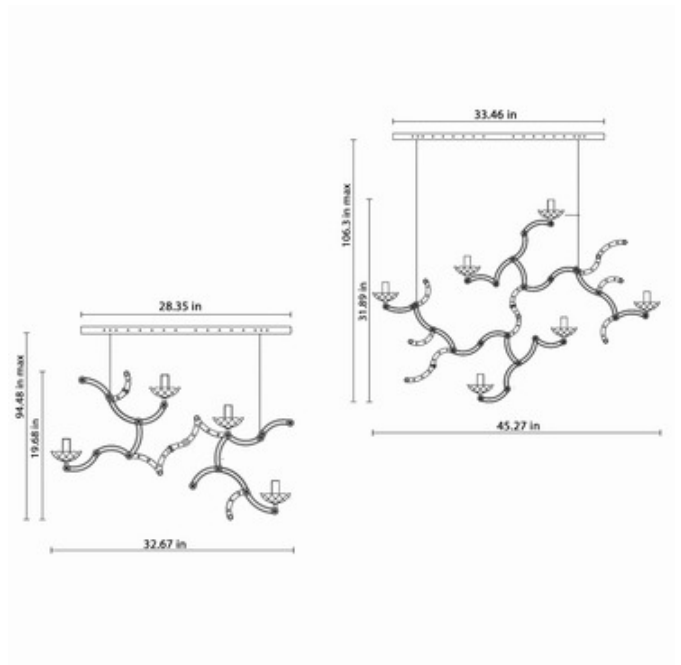

BRAND

Karman

DESCRIPTION

The Ghebo Suspension offers a touch of sophistication, drawing inspiration the canals of Venice and its rich culture of blown glass, featuring a silhouette that reflects the wavy mirrors of water in the Venetian lagoon and highlights of glass and crystals to reflect the sun on the network of water. Available finished in Gold, White, or Black in two sizes. CE and cUL listed.

SHADE COLOR	N/A
BODY FINISH	Black
WATTAGE	18W
DIMMER	Standard 120V
DIMENSIONS	94.48"L x 19.68"W x 32.67"H
BULB NOT INCLUDED	
LAMP	4 x G16.5/Candelabra (E12)/4.5W/120V LED

SPEC # KAR622777

COMPANY	PROJECT	FIXTURE TYPE	APPROVED BY	DATE