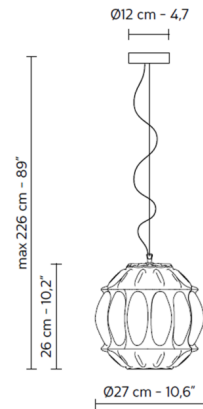

Shown in black / smoke glass

Specifications

COLOR	Smoke Glass
BODY FINISH	Black
WATTAGE	18W
DIMMER	Standard 120V
DIMENSIONS	10.6"W x 10.2"H
BULB NOT INCLUDED	1 x A19/Medium (E26)/18W/120V LED
COUNTRY OF ORIGIN	Italy