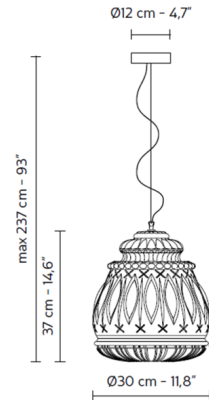

Shown in black / yellow glass

Specifications

COLOR	Yellow Glass
BODY FINISH	Black
WATTAGE	18W
DIMMER	Standard 120V
DIMENSIONS	11.8"W x 14.6"H
BULB NOT INCLUDED	1 x A19/Medium (E26)/18W/120V LED
COUNTRY OF ORIGIN	Italy