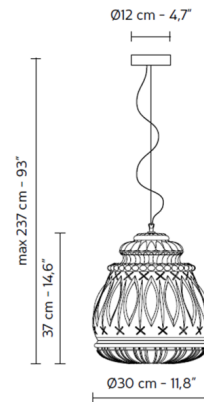

Shown in black / yellow glass

Specifications

COLOR	Yellow Glass
BODY FINISH	Black
WATTAGE	18W
DIMMER	Standard 120V
DIMENSIONS	11.8"W x 14.6"H
BULB NOT INCLUDED	1 x A19/Medium (E26)/18W/120V LED
COUNTRY OF ORIGIN	Italy