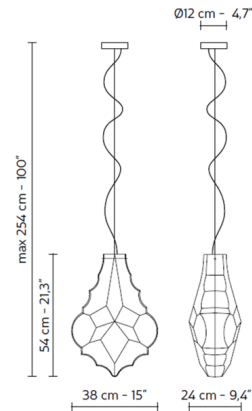

By Karman

Description

The Karati Teardrop Pendant offers a chic, intriguing design featuring an intricate handcrafted triple-layer glass shade with a transparent lacquered metal canopy.

Shown in black / yellow glass

Specifications

COLOR Yellow Glass
BODY FINISH Black
WATTAGE 18W
DIMMER Standard 120V
DIMENSIONS 15"W x 21.3"H x 9.4"D
BULB NOT INCLUDED 1 x A19/Medium (E26)/18W/120V LED
COUNTRY OF ORIGIN Italy

CLICK TO VIEW PRODUCT