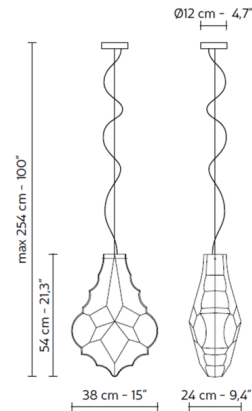

Description

The Karati Teardrop Pendant offers a chic, intriguing design featuring an intricate handcrafted triple-layer glass shade with a transparent lacquered metal canopy.

Shown in black / yellow glass

Specifications

COLOR	Yellow Glass
BODY FINISH	Black
WATTAGE	18W
DIMMER	Standard 120V
DIMENSIONS	15"W x 21.3"H x 9.4"D
BULB NOT INCLUDED	1 x A19/Medium (E26)/18W/120V LED
COUNTRY OF ORIGIN	Italy

CLICK TO VIEW PRODUCT