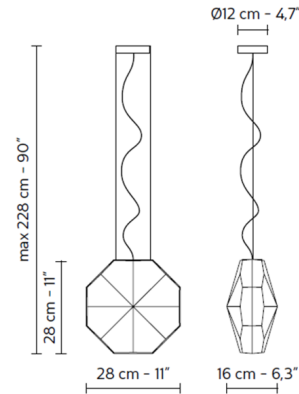

Lightology

lightology.com
866-954-4489
04-25-26

Project: _____

Company: _____

Location: _____ Fixture Type: _____

SPEC #: **KAR622793**

Approved On: _____ Approved By: _____

24 Karati Octagonal Pendant By Karman

Description

The 24 Karati Octagonal Pendant offers a chic, intriguing design featuring an intricate handcrafted triple-layer glass shade with a transparent lacquered metal canopy.

Shown in black / yellow glass

Specifications

COLOR	Yellow Glass
BODY FINISH	Black
WATTAGE	18W
DIMMER	Standard 120V
DIMENSIONS	11"W x 11"H x 6.3"D
BULB NOT INCLUDED	1 x A19/Medium (E26)/18W/120V LED
COUNTRY OF ORIGIN	Italy

CLICK TO VIEW PRODUCT