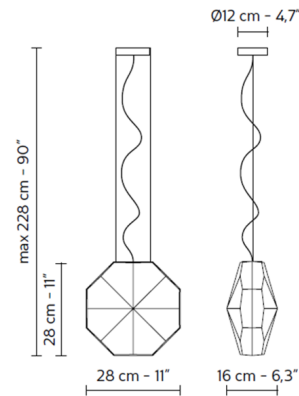

Lightology

lightology.com
866-954-4489
12-24-25

Project: _____

Company: _____

Location: _____ Fixture Type: _____

SPEC #: **KAR622793**

Approved On: _____ Approved By: _____

24 Karati Octagonal Pendant By Karman

Description

The 24 Karati Octagonal Pendant offers a chic, intriguing design featuring an intricate handcrafted triple-layer glass shade with a transparent lacquered metal canopy.

Shown in black / yellow glass

Specifications

COLOR	Yellow Glass
BODY FINISH	Black
WATTAGE	18W
DIMMER	Standard 120V
DIMENSIONS	11"W x 11"H x 6.3"D
BULB NOT INCLUDED	1 x A19/Medium (E26)/18W/120V LED
COUNTRY OF ORIGIN	Italy

CLICK TO VIEW PRODUCT