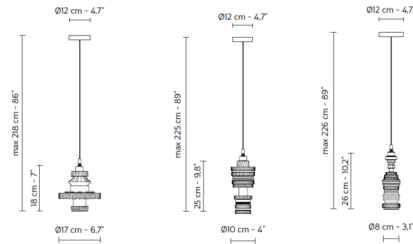

By Karman

Description

The Mek Pendant takes inspired by the silhouettes of engine parts, featuring a detailed socket in ceramic that holds a single bulb. Striking hung as a single piece or in combination. Notes: Matte Black ceramic shade includes Matte Black canopy and black fabric cord Matte White ceramic shade includes Matte White canopy and white fabric cord Glossy White and Black ceramic shade includes Glossy White canopy and white fabric cord

Shown in glossy white / glossy white / black

Specifications

COLOR Glossy White / Black
 BODY FINISH Glossy White
 WATTAGE 18W
 DIMMER Standard 120V
 DIMENSIONS 4"W x 9.8"H
 BULB NOT INCLUDED 1 x Edison ST-Shape/Medium (E26)/18W/120V LED
 COUNTRY OF ORIGIN Italy