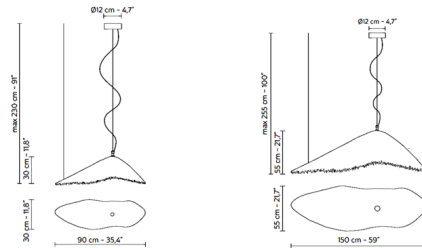

Shown in white / white

Specifications

COLOR	White
BODY FINISH	White
WATTAGE	18W
DIMMER	Standard 120V
DIMENSIONS	35.4"W x 11.8"H x 11.8"D
BULB NOT INCLUDED	1 x A19/Medium (E26)/18W/120V LED
COUNTRY OF ORIGIN	Italy

Technical Information

PRODUCT DIMENSIONS	Max Overall Height: 91"
--------------------	-------------------------

CLICK TO VIEW PRODUCT

Notes: