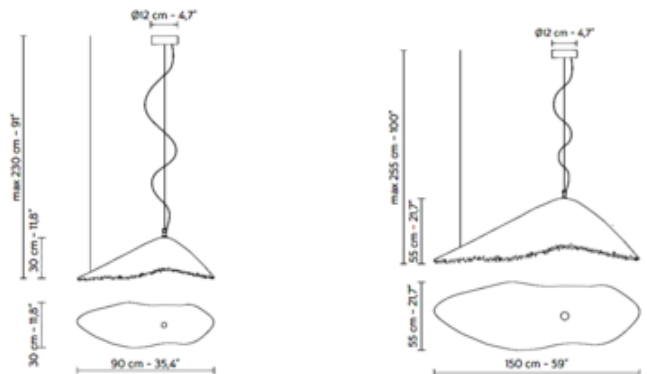

DESIGNER

Matteo Ugolini

BRAND

Karman

DESCRIPTION

Inspired by Herman Melville's classic novel, the Moby Dick Pendant plays with the proportions of the majestic ocean dweller, with a humpback like silhouette, finished in a White painted fiberglass to emulate the blinding whiteness of the whale when spotted. Note: For indoor dry locations only.

Shown in: White / White

SHADE COLOR	White
BODY FINISH	White
WATTAGE	18W
DIMMER	Standard 120V
DIMENSIONS	35.4"W x 11.8"H x 11.8"D
BULB NOT INCLUDED	
LAMP	1 x A19/Medium (E26)/18W/120V LED

Technical Information

PRODUCT DIMENSIONS	Max Overall Height: 91"
---------------------------	-------------------------

SPEC #	KAR622831
---------------	-----------

COMPANY	PROJECT	FIXTURE TYPE	APPROVED BY	DATE