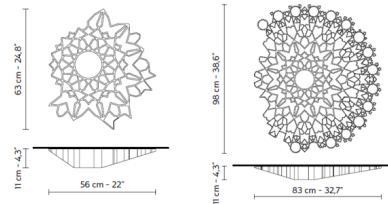

Shown in white

Specifications

COLOR N/A
BODY FINISH White
WATTAGE 16W
DIMMER Low Voltage Electronic
DIMENSIONS 22"W x 24.8"H x 4.3"D
INTEGRATED LED MODULE 1 x LED/16W/120V LED
COUNTRY OF ORIGIN Italy

Technical Information