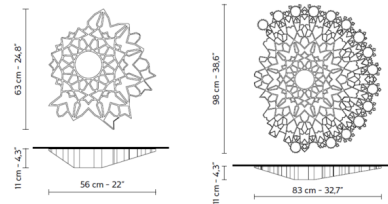

By Karman

Description

The Notre Dame Wall / Ceiling Light draws inspiration from the rose windows of Gothic cathedrals, its namesake in essence, and the light that spreads naturally through. It features a silhouette that is fashioned after a fragment of one of those windows. Includes power supply and one 13 watt direct plus one 3 watt indirect LED module.

Shown in white

Specifications

COLOR N/A
BODY FINISH White
WATTAGE 16W
DIMMER Low Voltage Electronic
DIMENSIONS 22"W x 24.8"H x 4.3"D
INTEGRATED LED MODULE 1 x LED/16W/120V LED
COUNTRY OF ORIGIN Italy

Technical Information