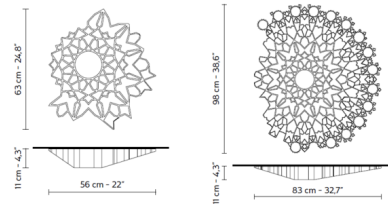

### Specifications

COLOR . . . . . N/A  
 BODY FINISH . . . . . White  
 WATTAGE . . . . . 16W  
 DIMMER . . . . . Low Voltage Electronic  
 DIMENSIONS . . . . . 22"W x 24.8"H x 4.3"D  
 INTEGRATED LED MODULE . . . . . 1 x LED/16W/120V LED  
 COUNTRY OF ORIGIN . . . . . Italy