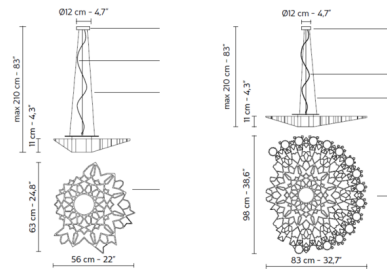

### Specifications

COLOR	White
BODY FINISH	Matte White
WATTAGE	19W
DIMMER	Low Voltage Electronic
DIMENSIONS	24.8"W x 4.3"H x 22"D
INTEGRATED LED MODULE	1 x LED/16W/120V LED
INTEGRATED LED MODULE	1 x LED/3W/120V LED
COUNTRY OF ORIGIN	Italy

### Technical Information

PRODUCT DIMENSIONS	Max Overall Height: 82.67"
COLOR RENDERING	80 CRI
LAMP COLOR	3000K
LUMENS/WATT	112.50
LUMINOUS FLUX	1800 lumens

Shown in matte white / white

CLICK TO VIEW PRODUCT