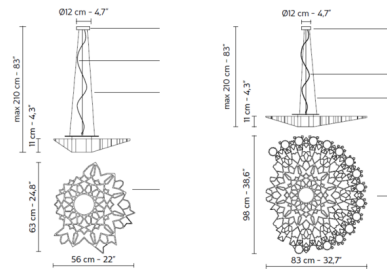

Specifications

COLOR	White
BODY FINISH	Matte White
WATTAGE	19W
DIMMER	Low Voltage Electronic
DIMENSIONS	24.8"W x 4.3"H x 22"D
INTEGRATED LED MODULE	1 x LED/16W/120V LED
INTEGRATED LED MODULE	1 x LED/3W/120V LED
COUNTRY OF ORIGIN	Italy

Technical Information

PRODUCT DIMENSIONS	Max Overall Height: 82.67"
COLOR RENDERING	80 CRI
LAMP COLOR	3000K
LUMENS/WATT	112.50
LUMINOUS FLUX	1800 lumens

Shown in matte white / white

CLICK TO VIEW PRODUCT