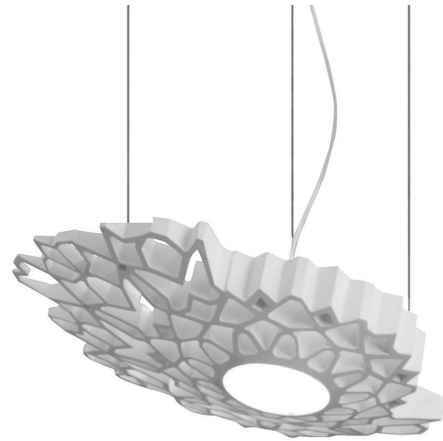

Lightology

lightology.com
866-954-4489
05-24-26

Project: _____

Company: _____

Location: _____ Fixture Type: _____

SPEC #: **KAR622848**

Approved On: _____ Approved By: _____

Notre Dame Pendant By Karman

Description

The Notre Dame Pendant draws inspiration from the rose windows of Gothic cathedrals, its namesake in essence, and the light that spreads naturally through. It features a silhouette that is fashioned after a fragment of one of those windows. Includes power supply and one 13 watt direct plus one 3 watt indirect LED module.

Specifications

COLOR	White
BODY FINISH	Matte White
WATTAGE	19W
DIMMER	Low Voltage Electronic
DIMENSIONS	24.8"W x 4.3"H x 22"D
INTEGRATED LED MODULE	1 x LED/16W/120V LED
INTEGRATED LED MODULE	1 x LED/3W/120V LED
COUNTRY OF ORIGIN	Italy

Technical Information

PRODUCT DIMENSIONS	Max Overall Height: 82.67"
COLOR RENDERING	80 CRI
LAMP COLOR	3000K
LUMENS/WATT	112.50
LUMINOUS FLUX	1800 lumens

Shown in matte white / white