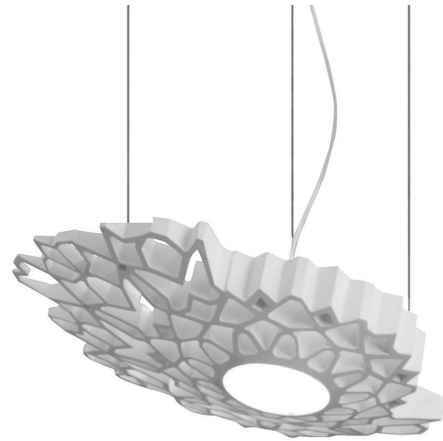

Lightology

lightology.com
866-954-4489
05-24-26

Project: _____

Company: _____

Location: _____ Fixture Type: _____

SPEC #: **KAR622848**

Approved On: _____ Approved By: _____

Notre Dame Pendant By Karman

Description

The Notre Dame Pendant draws inspiration from the rose windows of Gothic cathedrals, its namesake in essence, and the light that spreads naturally through. It features a silhouette that is fashioned after a fragment of one of those windows. Includes power supply and one 13 watt direct plus one 3 watt indirect LED module.

Specifications

COLOR	White
BODY FINISH	Matte White
WATTAGE	19W
DIMMER	Low Voltage Electronic
DIMENSIONS	24.8"W x 4.3"H x 22"D
INTEGRATED LED MODULE	1 x LED/16W/120V LED
INTEGRATED LED MODULE	1 x LED/3W/120V LED
COUNTRY OF ORIGIN	Italy

Technical Information

PRODUCT DIMENSIONS	Max Overall Height: 82.67"
COLOR RENDERING	80 CRI
LAMP COLOR	3000K
LUMENS/WATT	112.50
LUMINOUS FLUX	1800 lumens

Shown in matte white / white

CLICK TO VIEW PRODUCT