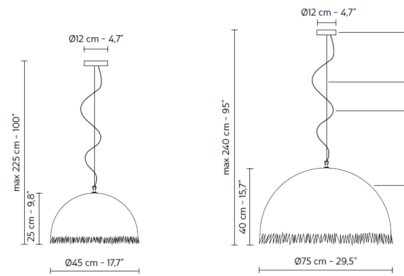

Shown in matte white / white

Specifications

COLOR White
BODY FINISH Matte White
WATTAGE 18W
DIMMER Standard 120V
DIMENSIONS 17.7"W x 9.8"H
BULB NOT INCLUDED 1 x A19/Medium (E26)/18W/120V LED
COUNTRY OF ORIGIN Italy