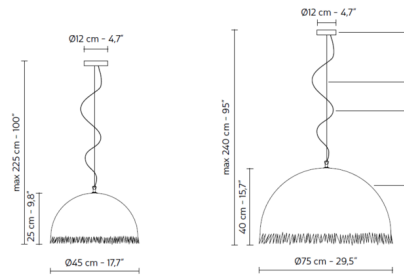

Shown in matte white / white

Specifications

COLOR	White
BODY FINISH	Matte White
WATTAGE	18W
DIMMER	Standard 120V
DIMENSIONS	17.7"W x 9.8"H
BULB NOT INCLUDED	1 x A19/Medium (E26)/18W/120V LED
COUNTRY OF ORIGIN	Italy