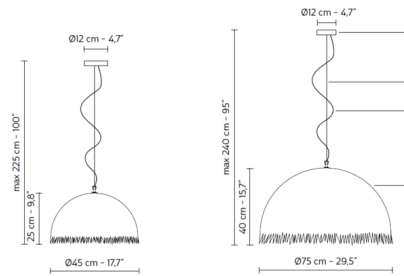

Description

The Plancton Pendant gracefully hovers as if wafting through a liquid world of mystery, featuring a fiberglass dome shade with a serrated unfinished edge to mimic the dainty sea creature.

Shown in matte white / white

Specifications

COLOR	White
BODY FINISH	Matte White
WATTAGE	18W
DIMMER	Standard 120V
DIMENSIONS	17.7"W x 9.8"H
BULB NOT INCLUDED	1 x A19/Medium (E26)/18W/120V LED
COUNTRY OF ORIGIN	Italy

CLICK TO VIEW PRODUCT