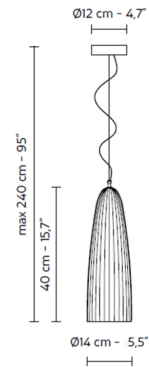

Shown in glossy white / glossy white

Specifications

COLOR	Glossy White
BODY FINISH	Glossy White
WATTAGE	18W
DIMMER	Standard 120V
DIMENSIONS	5.5"W x 15.7"H
BULB NOT INCLUDED	1 x A19/Medium (E26)/18W/120V LED
COUNTRY OF ORIGIN	Italy