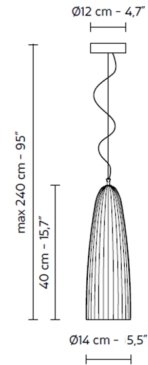

Shown in glossy white / glossy white

Specifications

COLOR	Glossy White
BODY FINISH	Glossy White
WATTAGE	18W
DIMMER	Standard 120V
DIMENSIONS	5.5"W x 15.7"H
BULB NOT INCLUDED	1 x A19/Medium (E26)/18W/120V LED
COUNTRY OF ORIGIN	Italy