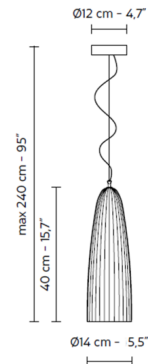

Shown in glossy white / glossy white

Specifications

COLOR	Glossy White
BODY FINISH	Glossy White
WATTAGE	18W
DIMMER	Standard 120V
DIMENSIONS	5.5"W x 15.7"H
BULB NOT INCLUDED	1 x A19/Medium (E26)/18W/120V LED
COUNTRY OF ORIGIN	Italy