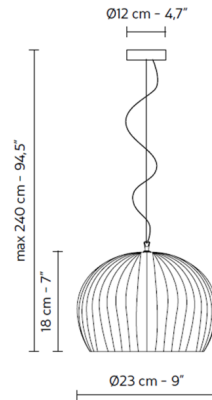

Shown in glossy white / glossy white

Specifications

COLOR	Glossy White
BODY FINISH	Glossy White
WATTAGE	18W
DIMMER	Standard 120V
DIMENSIONS	9"W x 7"H
BULB NOT INCLUDED	1 x A19/Medium (E26)/18W/120V LED
COUNTRY OF ORIGIN	Italy