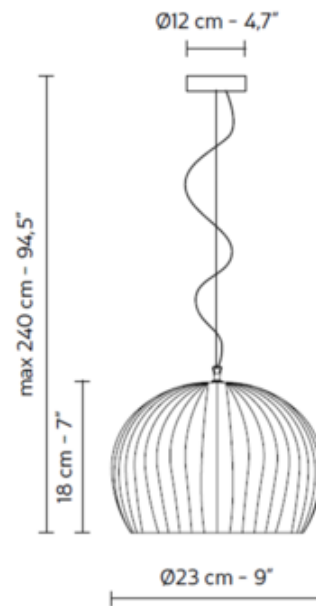

**BRAND**

Karman

**DESCRIPTION**

The Sahara Cereus Pendant offers a sleek, modern look that will tie beautifully into a number of interiors, featuring a rounded ceramic ribbed powder-coated shade. Striking hung on its own or in combination with other members of the Sahara family.

<b>SHADE COLOR</b>	Glossy Green
<b>BODY FINISH</b>	Glossy Black
<b>WATTAGE</b>	18W
<b>DIMMER</b>	Standard 120V
<b>DIMENSIONS</b>	9"W x 7"H
<b>BULB NOT INCLUDED</b>	
<b>LAMP</b>	1 x A19/Medium (E26)/18W/120V LED

**SPEC #**

KAR622860

COMPANY

PROJECT

FIXTURE TYPE

APPROVED BY

DATE