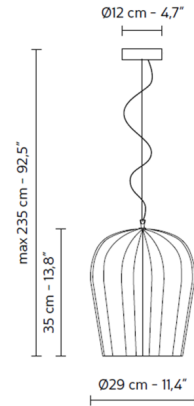

Shown in glossy white / glossy white

Specifications

COLOR	Glossy White
BODY FINISH	Glossy White
WATTAGE	18W
DIMMER	Standard 120V
DIMENSIONS	11.4"W x 13.8"H
BULB NOT INCLUDED	1 x A19/Medium (E26)/18W/120V LED
COUNTRY OF ORIGIN	Italy