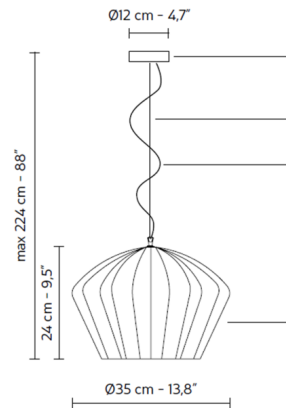

By Karman

Description

The Sahara Barrel Pendant offers a sleek, modern look that will tie beautifully into a number of interiors, featuring a short gourd-like shaped ceramic ribbed powder-coated shade. Striking hung on its own or in combination with other members of the Sahara family.

Shown in glossy white / glossy white

Specifications

COLOR	Glossy White
BODY FINISH	Glossy White
WATTAGE	18W
DIMMER	Standard 120V
DIMENSIONS	13.8"W x 9.5"H
BULB NOT INCLUDED	1 x A19/Medium (E26)/18W/120V LED
COUNTRY OF ORIGIN	Italy