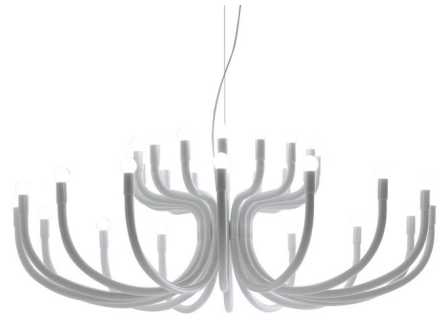

Lightology

lightology.com
866-954-4489
04-25-26

Project: _____

Company: _____

Location: _____ Fixture Type: _____

SPEC #: **KAR622877**

Approved On: _____ Approved By: _____

Snoob Chandelier

By Karman

Description

The Snoob Chandelier showcases a traditional silhouette with a modern vibe, featuring a two tier design of arms that curve into each other for a chic overall look.

Shown in white / white

Specifications

COLOR	White
BODY FINISH	White
WATTAGE	192W
DIMMER	Standard 120V
DIMENSIONS	51.2"W x 17.7"H
BULB NOT INCLUDED	32 x CA10/Candelabra (E12)/6W/120V LED
OTHER BULB OPTIONS	32 x B10/Candelabra (E12)/120V LED 32 x G16.5/Candelabra (E12)/120V LED
COUNTRY OF ORIGIN	Italy