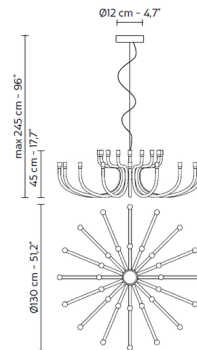

Specifications

COLOR	White
BODY FINISH	White
WATTAGE	192W
DIMMER	Standard 120V
DIMENSIONS	51.2"W x 17.7"H
BULB NOT INCLUDED	32 x CA10/Candelabra (E12)/6W/120V LED
OTHER BULB OPTIONS	32 x B10/Candelabra (E12)/120V LED 32 x G16.5/Candelabra (E12)/120V LED
COUNTRY OF ORIGIN	Italy