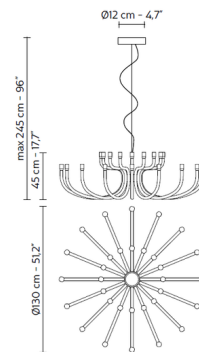

### Specifications

COLOR	White
BODY FINISH	White
WATTAGE	192W
DIMMER	Standard 120V
DIMENSIONS	51.2"W x 17.7"H
BULB NOT INCLUDED	32 x CA10/Candelabra (E12)/6W/120V LED
OTHER BULB OPTIONS	32 x B10/Candelabra (E12)/120V LED 32 x G16.5/Candelabra (E12)/120V LED
COUNTRY OF ORIGIN	Italy