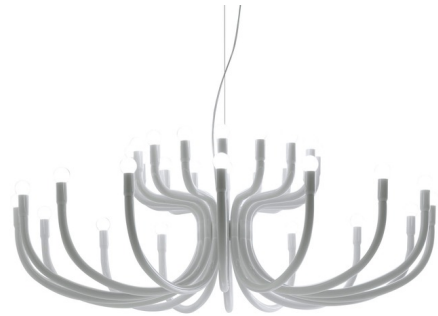

## Snoob Chandelier

By Karman

### Description

The Snoob Chandelier showcases a traditional silhouette with a modern vibe, featuring a two tier design of arms that curve into each other for a chic overall look.

Shown in white / white

### Specifications

COLOR	White
BODY FINISH	White
WATTAGE	192W
DIMMER	Standard 120V
DIMENSIONS	51.2"W x 17.7"H
BULB NOT INCLUDED	32 x CA10/Candelabra (E12)/6W/120V LED
OTHER BULB OPTIONS	32 x B10/Candelabra (E12)/120V LED 32 x G16.5/Candelabra (E12)/120V LED
COUNTRY OF ORIGIN	Italy