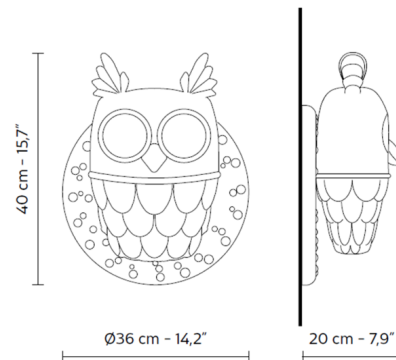

By Karman

Description

Ti Vedo Wall Light offers a whimsical touch that lightens up any space, featuring a detailed White ceramic owl who's looking at you with its lit up eyes.

Shown in white

Specifications

COLOR	N/A
BODY FINISH	White
WATTAGE	36W
DIMMER	Standard 120V
DIMENSIONS	14.2"W x 15.7"H x 7.9"D
BULB NOT INCLUDED	2 x A19/Medium (E26)/18W/120V LED
COUNTRY OF ORIGIN	Italy

CLICK TO VIEW PRODUCT

Notes: