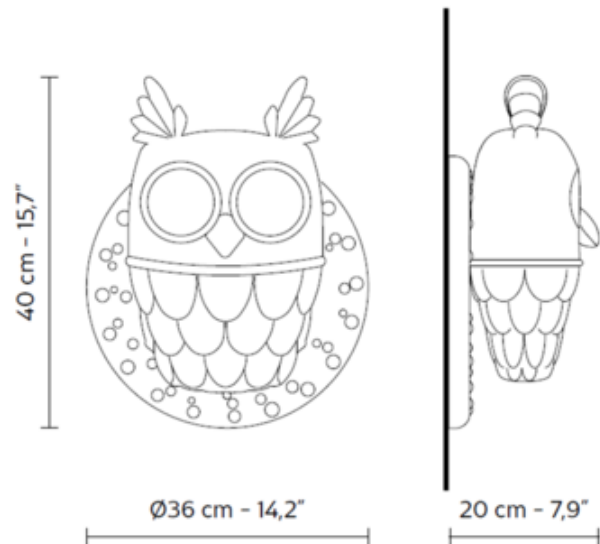

DESIGNER

Matteo Ugolini

BRAND

Karman

DESCRIPTION

Ti Vedo Wall Light offers a whimsical touch that lightens up any space, featuring a detailed White ceramic owl who's looking at you with its lit up eyes.

Shown in: White

SHADE COLOR	N/A
BODY FINISH	White
WATTAGE	36W
DIMMER	Standard 120V
DIMENSIONS	14.2"W x 15.7"H x 7.9"D
BULB NOT INCLUDED	
LAMP	2 x A19/Medium (E26)/18W/120V LED

SPEC #

KAR622882

COMPANY

PROJECT

FIXTURE TYPE