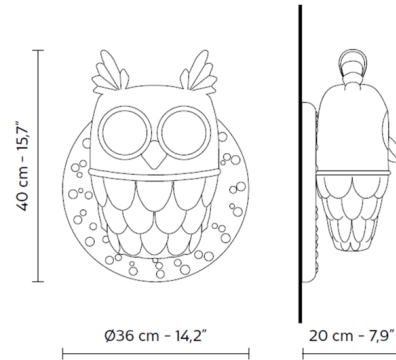

Lightology

lightology.com
866-954-4489
04-05-26

Project: _____
Company: _____
Location: _____ Fixture Type: _____
SPEC #: **KAR622882**
Approved On: _____ Approved By: _____

Ti Vedo Wall Light By Karman

Description

Ti Vedo Wall Light offers a whimsical touch that lightens up any space, featuring a detailed White ceramic owl who's looking at you with its lit up eyes.

Shown in white

Specifications

COLOR N/A
BODY FINISH White
WATTAGE 36W
DIMMER Standard 120V
DIMENSIONS 14.2"W x 15.7"H x 7.9"D
BULB NOT INCLUDED 2 x A19/Medium (E26)/18W/120V LED
COUNTRY OF ORIGIN Italy