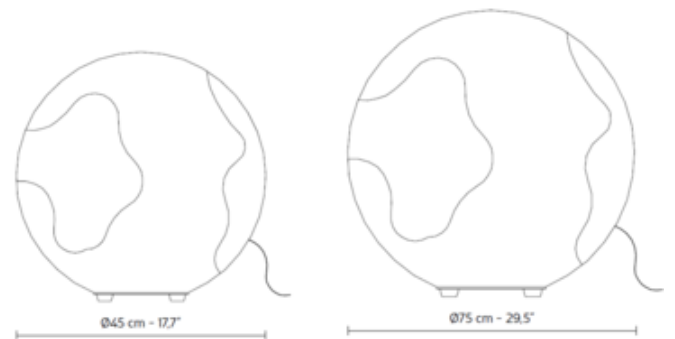

DESIGNER

Matteo Ugolini

BRAND

Karman

DESCRIPTION

Ululi Ulula Floor Lamp puts the moon within your reach, seeking to inspire art, projects, and dreams. Constructed of white painted fiberglass with lace inserts. On/off switch on cord.

SHADE COLOR	White
BODY FINISH	N/A
WATTAGE	10W
DIMMER	N/A
DIMENSIONS	17.7"W x 17.7"H
BULB NOT INCLUDED	
LAMP	1 x A19/Medium (E26)/10W/120V LED

SPEC # KAR622887

COMPANY	PROJECT	FIXTURE TYPE	APPROVED BY	DATE