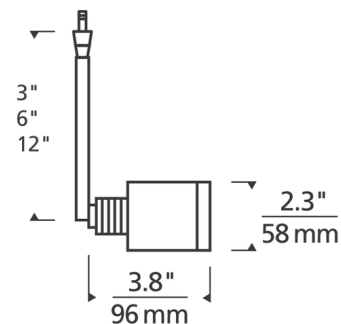

CLICK TO VIEW PRODUCT

Notes: