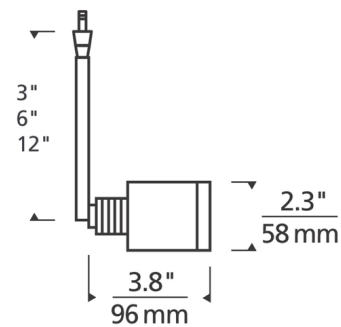

### Specifications

SHADE COLOR	N/A
BODY FINISH	Satin Nickel
WATTAGE	7W
DIMMER	N/A
DIMENSIONS	2.3"W x 3"H x 3.8"D
BULB NOT INCLUDED	1 x MR16/GU5.3 (bipin)/7W/12V LED

### Technical Information

BEAM SPREAD	Adjustable
-------------	------------

Shown in satin nickel

CLICK TO VIEW PRODUCT

Notes: