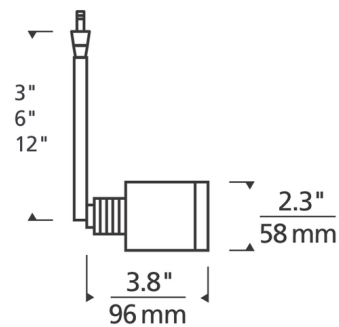

CLICK TO VIEW PRODUCT

Notes: