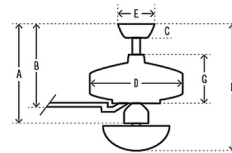

### Specifications

BLADE COLOR	N/A
BODY FINISH	White / White / Beech
WATTAGE	14W
DIMMER	Not Dimmable
DIMENSIONS	52"W x 17.89"H
BULB INCLUDED	2 x A15/Medium (E26)/7W/120V LED
COUNTRY OF ORIGIN	China

### Technical Information

LAMP LIFE	25000 hours
COLOR RENDERING	80 CRI
LAMP COLOR	3000K
LUMENS/WATT	228.57
LUMINOUS FLUX	1600 lumens

Shown in white / white / beech

- A 17.89 in (Angled 50.89 in)
- B 11.04 in (Angled 44.04 in)
- C 2.75 in
- D 10.9 in
- E 6.49 in
- F 17.89 in (Angled 50.89 in)
- G 4.34 in