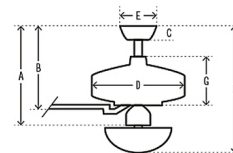

### Specifications

BLADE COLOR	.....	N/A
BODY FINISH	.....	Brushed Nickel / Cherry / Smoked Walnut
WATTAGE	.....	14W
DIMMER	.....	Not Dimmable
DIMENSIONS	.....	52"W x 17.89"H
BULB INCLUDED	.....	2 x A15/Medium (E26)/7W/120V LED
COUNTRY OF ORIGIN	.....	China

- A 17.89 in (Angled 50.89 in)
- B 11.04 in (Angled 44.04 in)
- C 2.75 in
- D 10.9 in
- E 6.49 in
- F 17.89 in (Angled 50.89 in)
- G 4.34 in

CLICK TO VIEW PRODUCT

Notes: