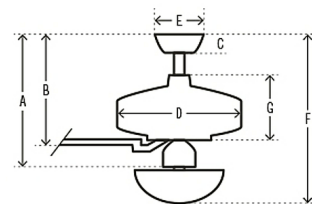

Specifications

BLADE COLOR Grey Pine / Drifted Oak
 BODY FINISH Noble Bronze
 WATTAGE 10.5W
 DIMMER Included
 DIMENSIONS 52"W x 17.68"H
 BULB INCLUDED 3 x B10/Medium (E26)/3.5W/120V LED
 COUNTRY OF ORIGIN China

Technical Information

LAMP LIFE 15000 hours
 COLOR RENDERING 80 CRI
 LAMP COLOR 2700K
 LUMENS/WATT 385.71
 LUMINOUS FLUX 1350 lumens

Shown in noble bronze / grey pine / drifted oak

- A
- B 9.93 in (Low 8.93 in Angled 42.93 in)
- C 2.75 in
- D 10.6 in
- E 6.49 in
- F 17.68 in (Low 16.68 in Angled 50.68 in)
- G