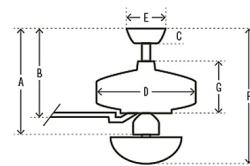

Specifications

BLADE COLOR	N/A
BODY FINISH	Noble Bronze / Mid Cent Walnut / Umber Walnut
WATTAGE	18W
DIMMER	N/A
DIMENSIONS	52"W x 13.89"H
BULB INCLUDED	2 x A19/Medium (E26)/9W/120V LED
COUNTRY OF ORIGIN	China

Technical Information

LAMP LIFE	25000 hours
COLOR RENDERING	80 CRI
LAMP COLOR	3000K
LUMENS/WATT	177.78
LUMINOUS FLUX	1600 lumens

Shown in noble bronze / mid cent walnut / umber walnut

44" Fan	52" Fan
A 9.37 in (Low 8.37 in Angled 42.37 in)	A 13.89 in (Low 12.89 in Angled 46.89 in)
B 2.75 in	B 9.59 in (Low 8.59 in Angled 42.59 in)
C 2.75 in	C 2.75 in
D 11 in	D 11 in
E 6.49 in	E 6.49 in
F 13.63 in (Low 12.63 in Angled 46.63 in)	F 13.89 in (Low 12.89 in Angled 46.89 in)
G 2.9 in	G 3.36 in