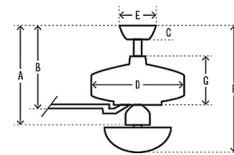

- A 8.8 in
- B 7.41 in
- C
- D 11.64 in
- E 11.64 in
- F 14.56 in
- G 5.8 in