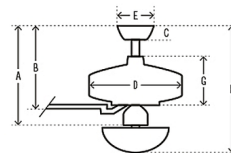

### Specifications

BLADE COLOR . . . . . Roasted Walnut / Yellow Walnut  
 BODY FINISH . . . . . Premier Bronze  
 WATTAGE . . . . . 18W  
 DIMMER . . . . . N/A  
 DIMENSIONS . . . . . 52"W x 18.45"H  
 BULB INCLUDED . . . . . 2 x A19/Medium (E26)/9W/120V LED  
 COUNTRY OF ORIGIN . . . . . China

A 13.02 in (Low 12.02 in Angled 46.02 in)  
 B 11.68 in (Low 10.68 in Angled 44.68 in)  
 C 2.74 in  
 D 11.06 in  
 E 6.49 in  
 F 18.45 in (Low 17.45 in Angled 51.45 in)  
 G 5.01 in

CLICK TO VIEW PRODUCT