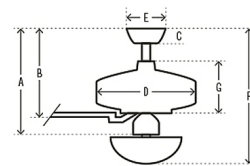

42" Fan

52" Fan

A (Low 8.8 in)
B (Low 7.46 in)
C
D 11.64 in
E 11.64 in
F (Low 14.23 in)
G 5.8 in