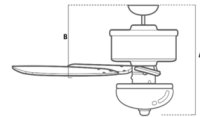

CLICK TO VIEW PRODUCT

Notes: