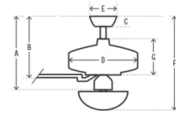

Shown in brushed nickel / chestnut / black rosewood / swirled marble

A 12.27 in (Low 11.27 in Angled 45.27 in)
B 11.04 in (Low 10.04 in Angled 44.04 in)
C 2.75 in
D 11.69 in
E 6.5 in
F 18.66 in (Low 17.66 in Angled 51.66 in)
G 4.51 in