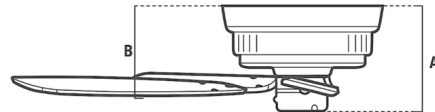

Low Profile:

A: 9.32
B: 8.02

Specifications

BLADE COLOR	N/A
BODY FINISH	White
WATTAGE	N/A
DIMMER	N/A
DIMENSIONS	48"W x 9.32"H
BULB	N/A
COUNTRY OF ORIGIN	China