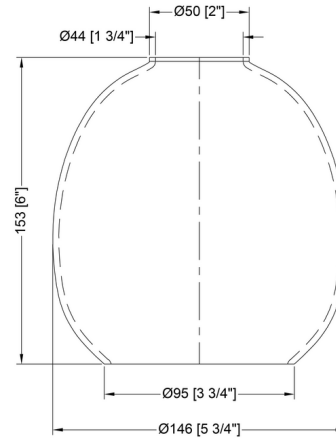

Shown in brushed satin nickel / clear seedy